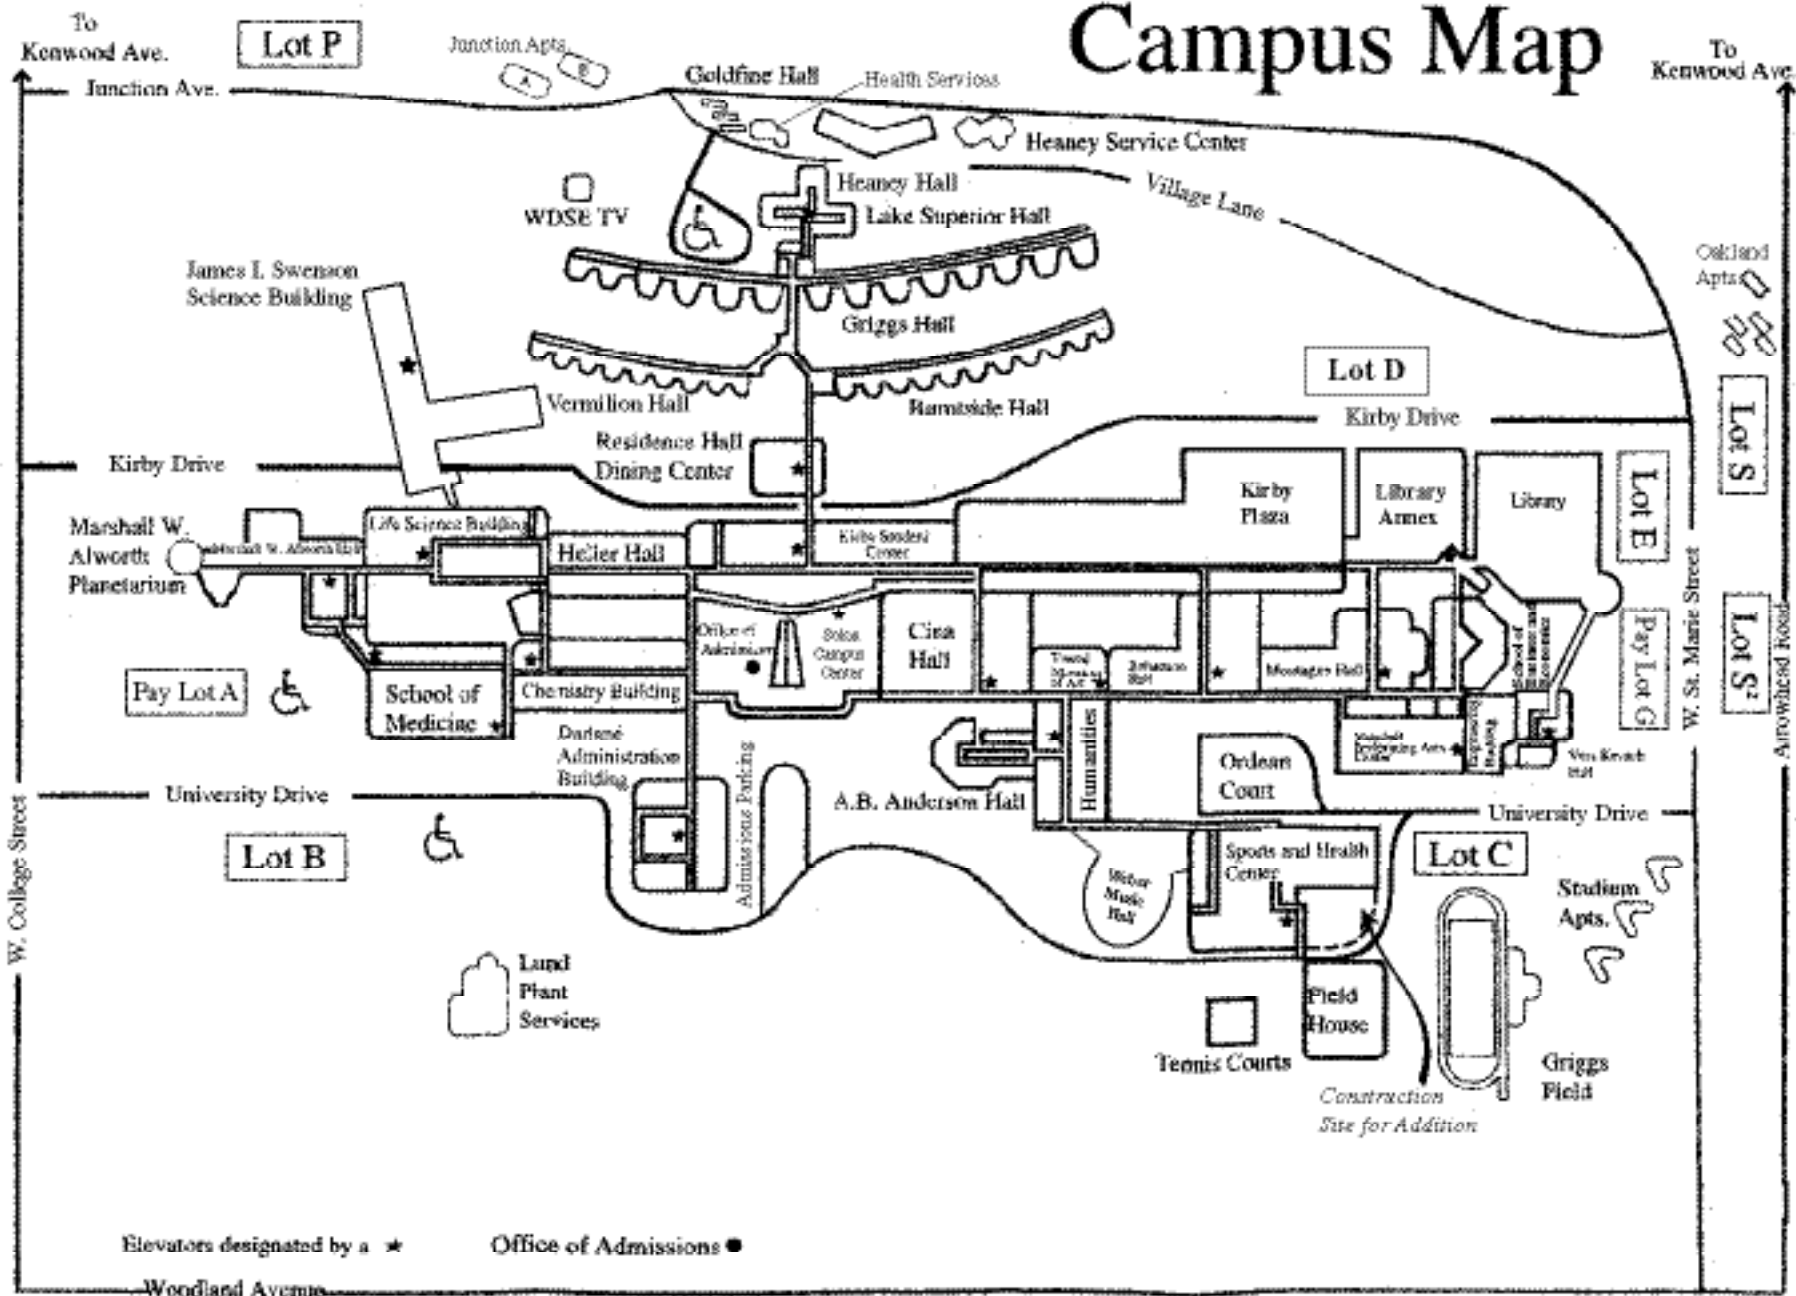

Campus Map

map of Duluth and the umd campus

Office of Admissions
23 Solon Campus Center
University of Minnesota Duluth
1117 University Drive
Duluth, Minnesota 55812

www.d.umn.edu
1.800.232.1339
218.726.7171
e-mail: umdadmis@d.umn.edu

To schedule a campus visit, please call 1-800-232-1339.
Tours depart from 23 Solon Campus Center
each weekday at 10 a.m. and 2 p.m. throughout
the school year. In the summer months,
tours are available each
weekday at noon.