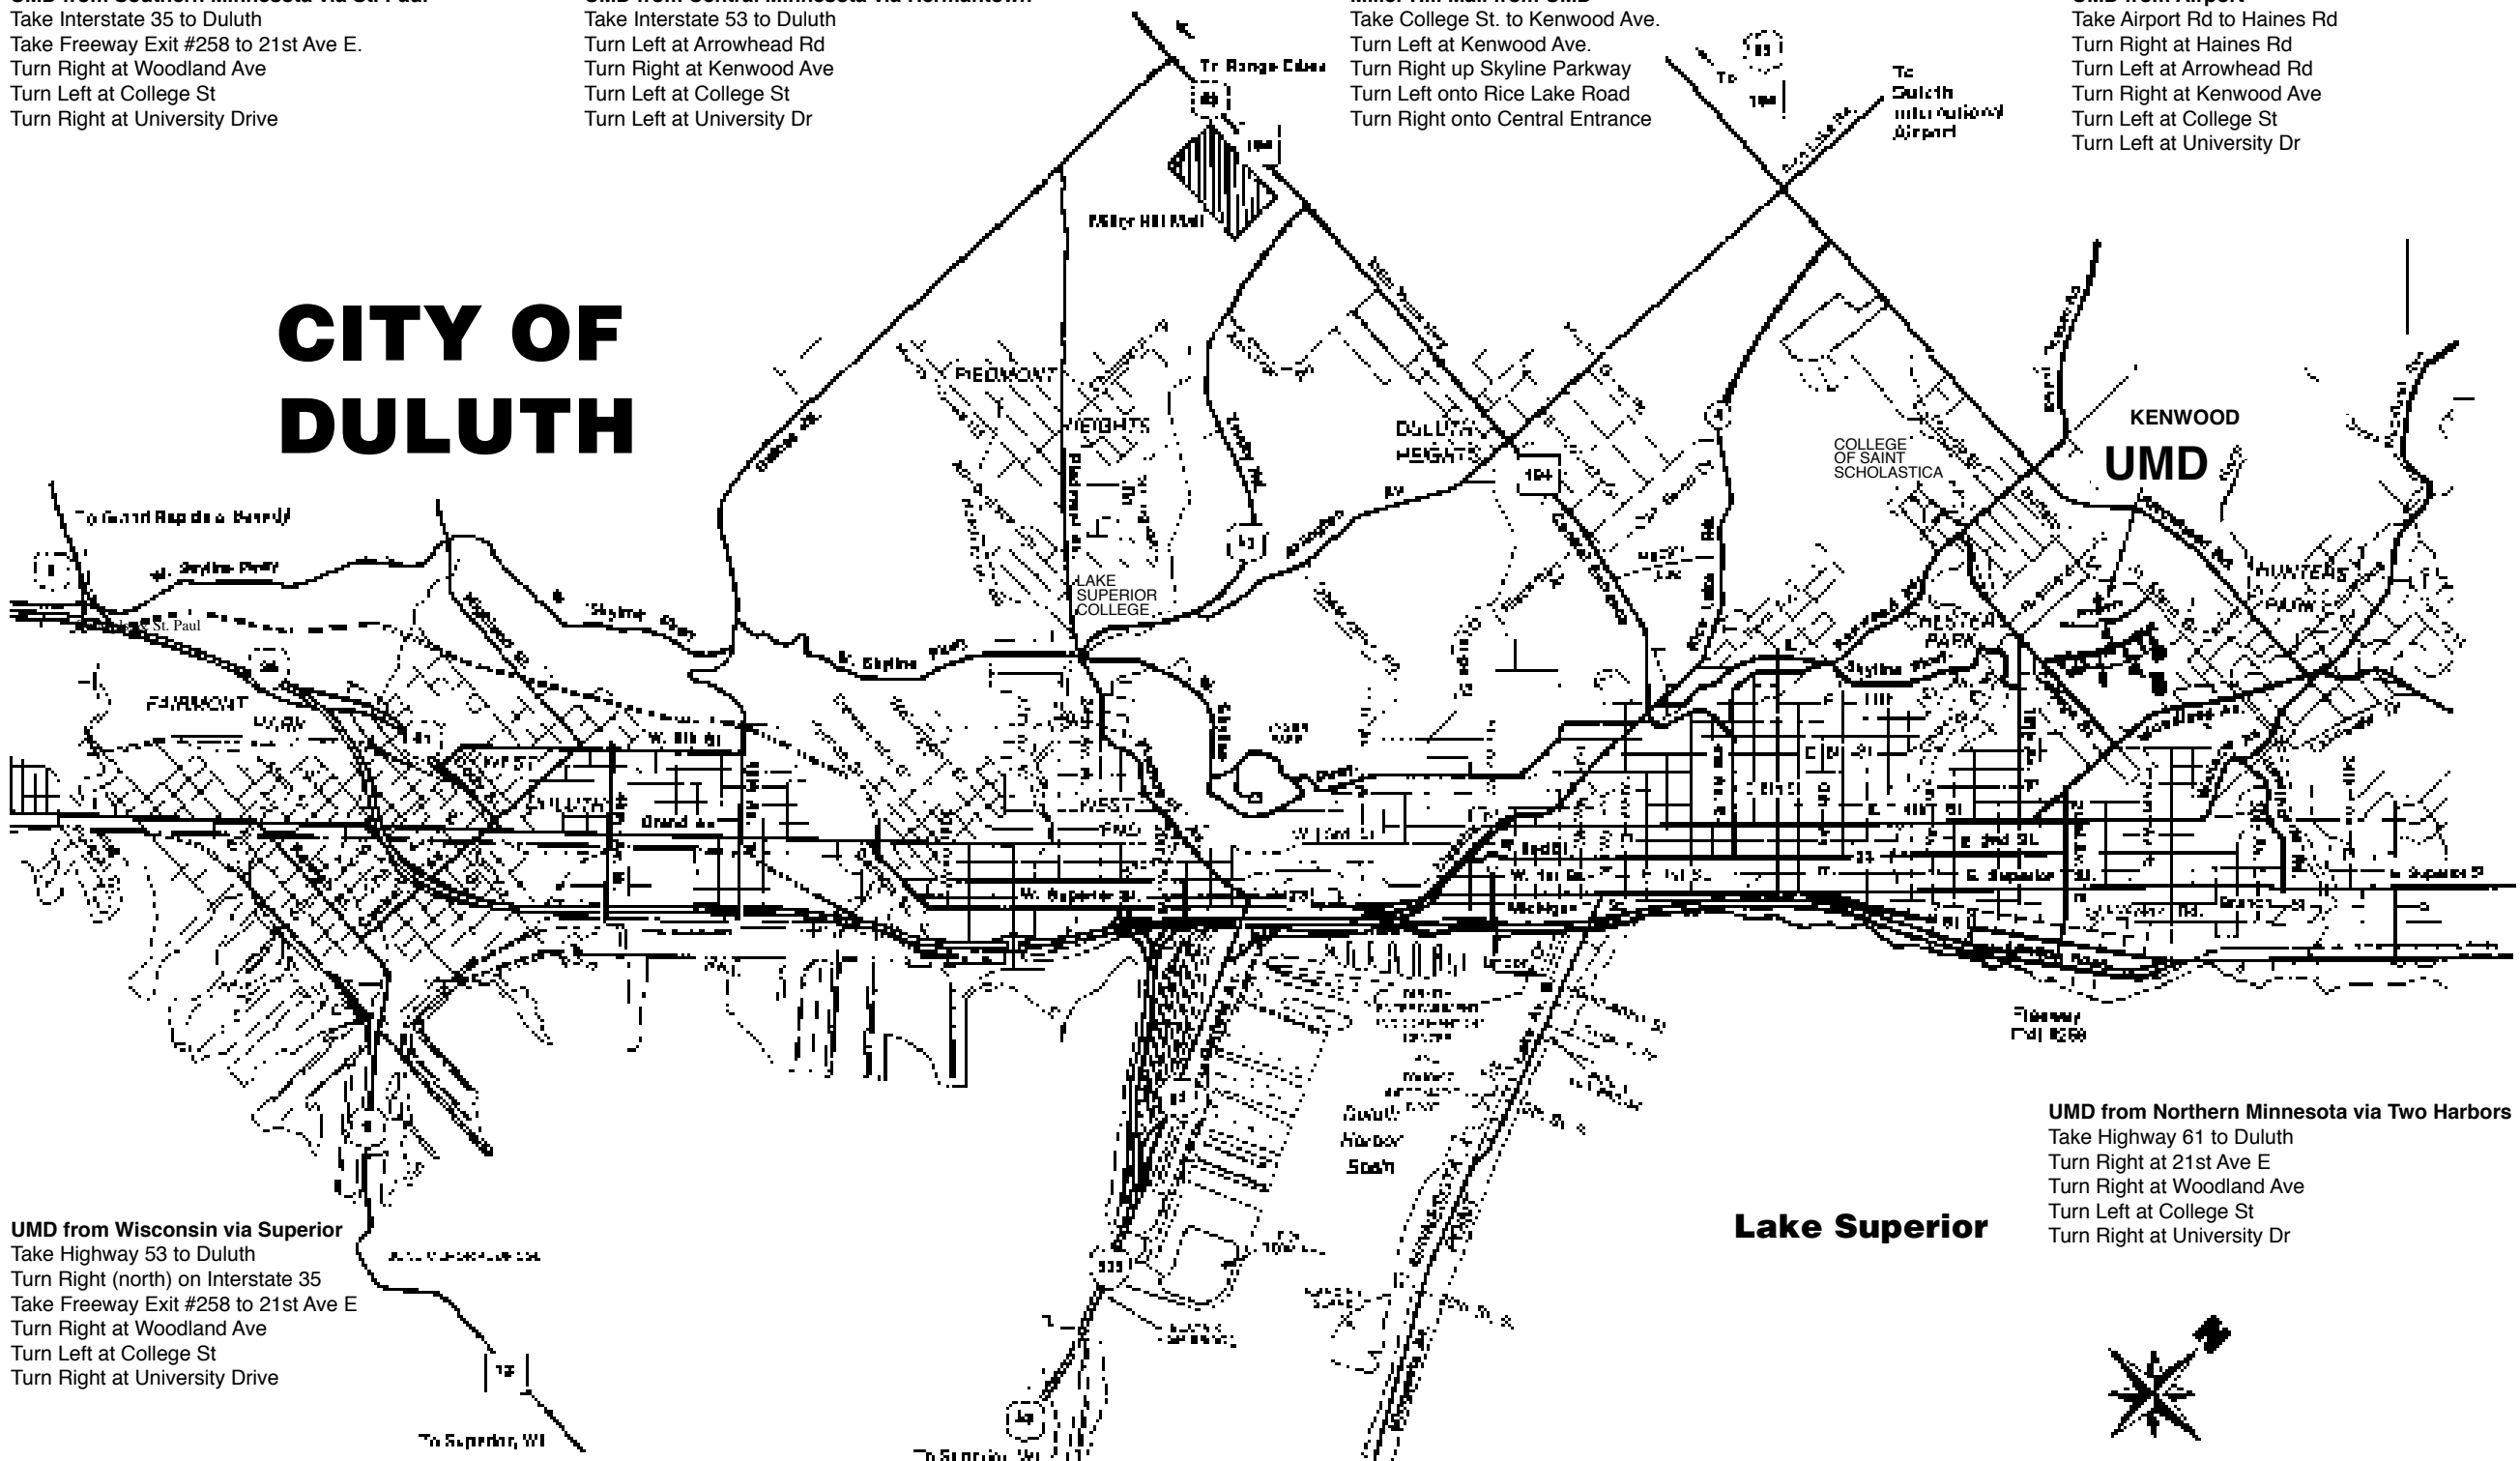

UMD from Southern Minnesota via St. Paul

Take Interstate 35 to Duluth
Take Freeway Exit #258 to 21st Ave E.
Turn Right at Woodland Ave
Turn Left at College St
Turn Right at University Drive

UMD from Central Minnesota via Hermantown

Take Interstate 53 to Duluth
Turn Left at Arrowhead Rd
Turn Right at Kenwood Ave
Turn Left at College St
Turn Left at University Dr

Miller Hill Mall from UMD

Take College St. to Kenwood Ave.
Turn Left at Kenwood Ave.
Turn Right up Skyline Parkway
Turn Left onto Rice Lake Road
Turn Right onto Central Entrance

UMD from Airport

Take Airport Rd to Haines Rd
Turn Right at Haines Rd
Turn Left at Arrowhead Rd
Turn Right at Kenwood Ave
Turn Left at College St
Turn Left at University Dr

CITY OF DULUTH

UMD from Wisconsin via Superior

Take Highway 53 to Duluth
Turn Right (north) on Interstate 35
Take Freeway Exit #258 to 21st Ave E
Turn Right at Woodland Ave
Turn Left at College St
Turn Right at University Drive

To Superior, WI

To Superior, WI

Lake Superior

UMD from Northern Minnesota via Two Harbors

Take Highway 61 to Duluth
Turn Right at 21st Ave E
Turn Right at Woodland Ave
Turn Left at College St
Turn Right at University Dr