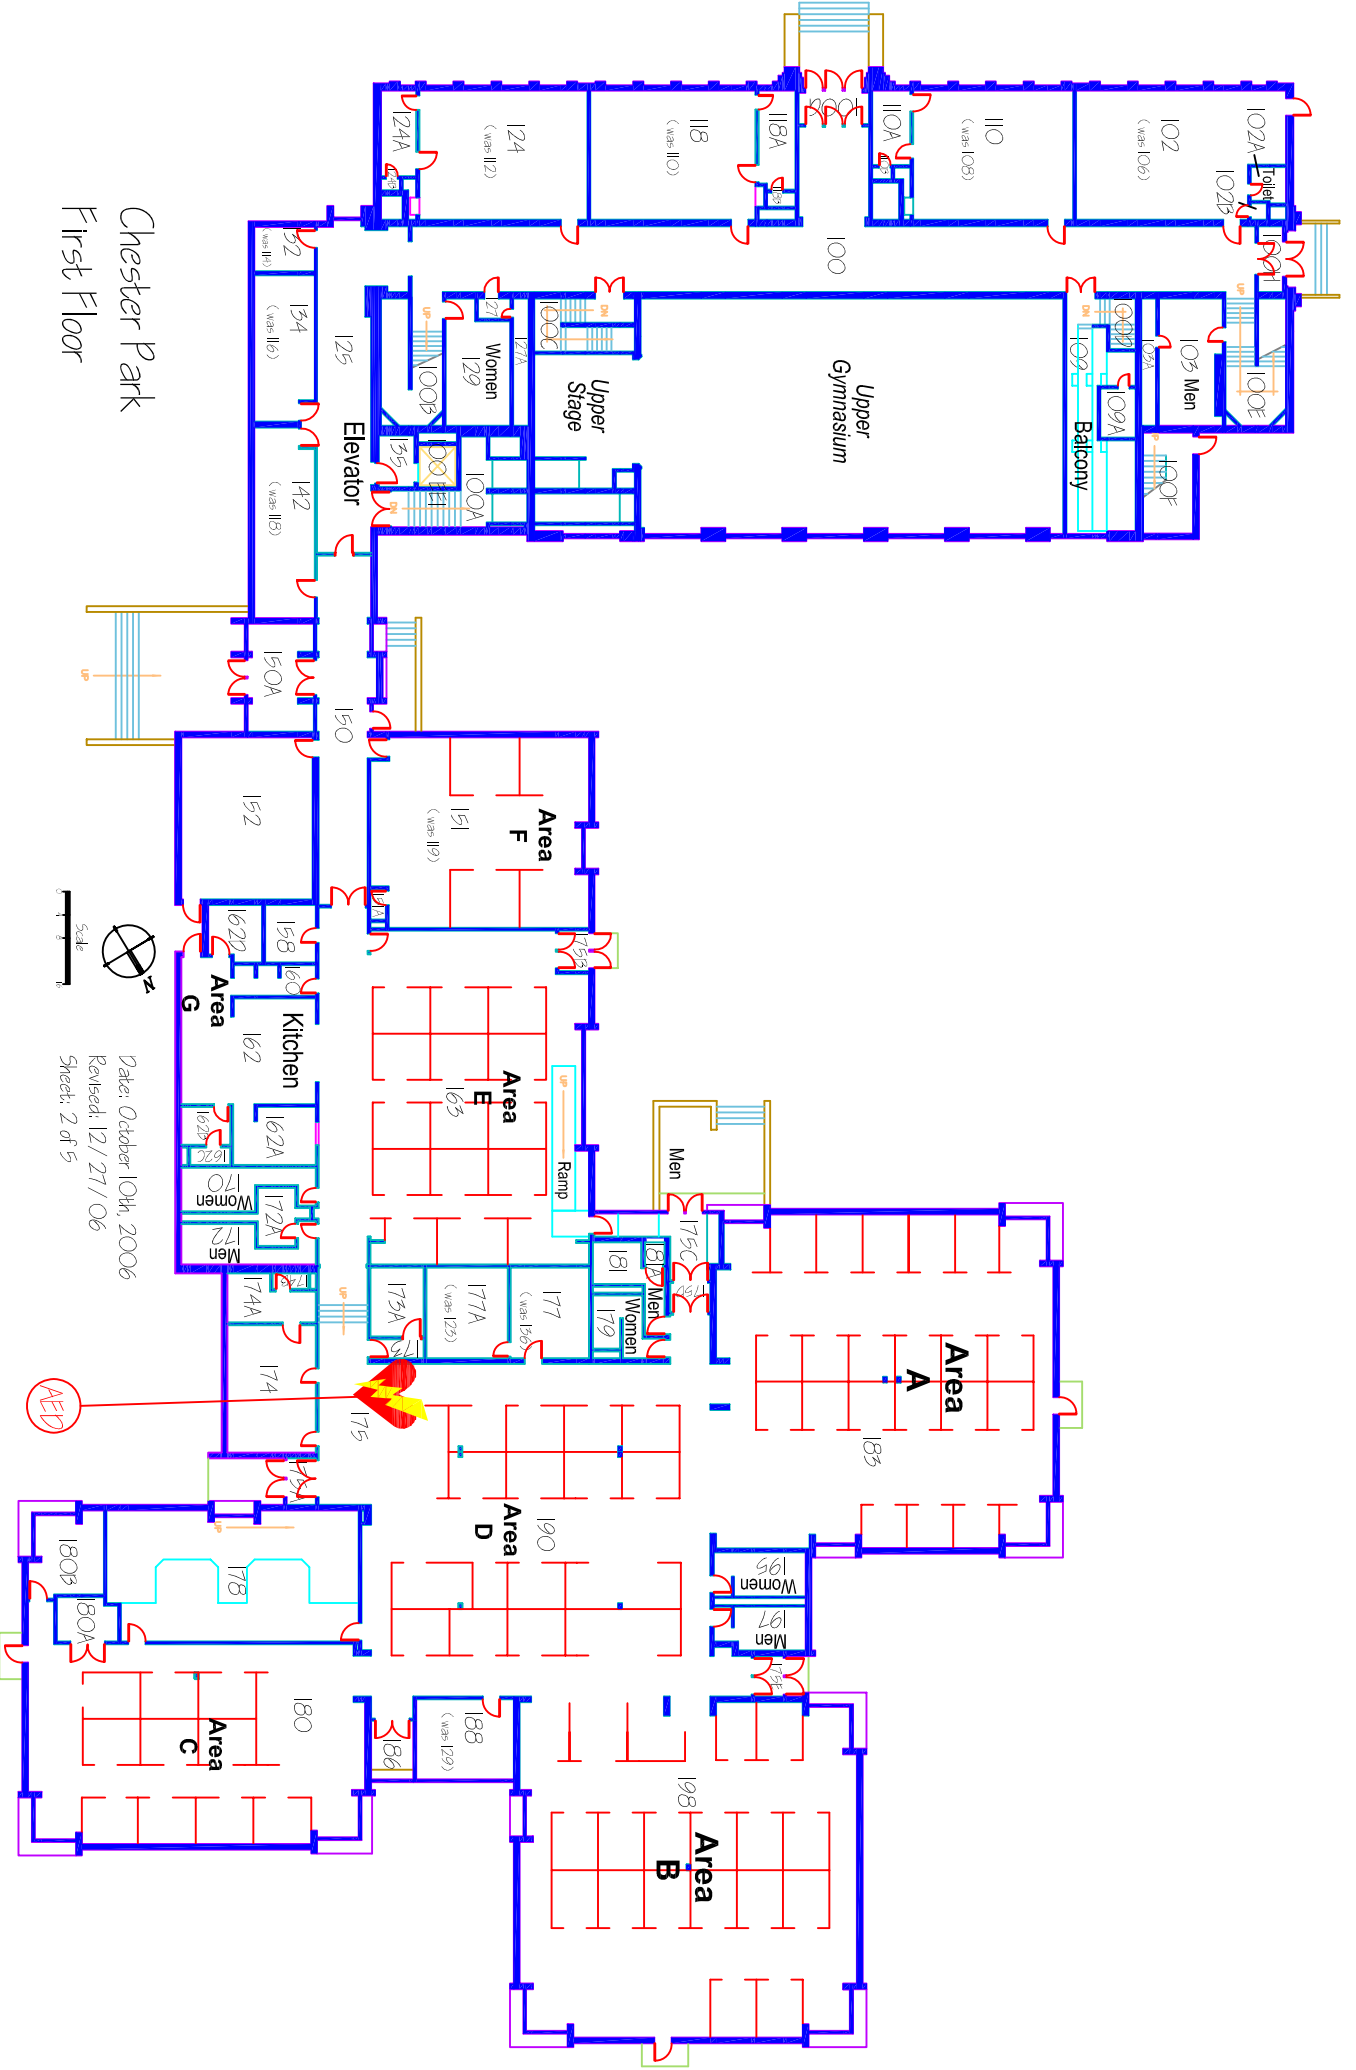

Chester Park
First Floor

Date: October 10th, 2006
 Revised: 12/27/06
 Sheet: 2 of 5