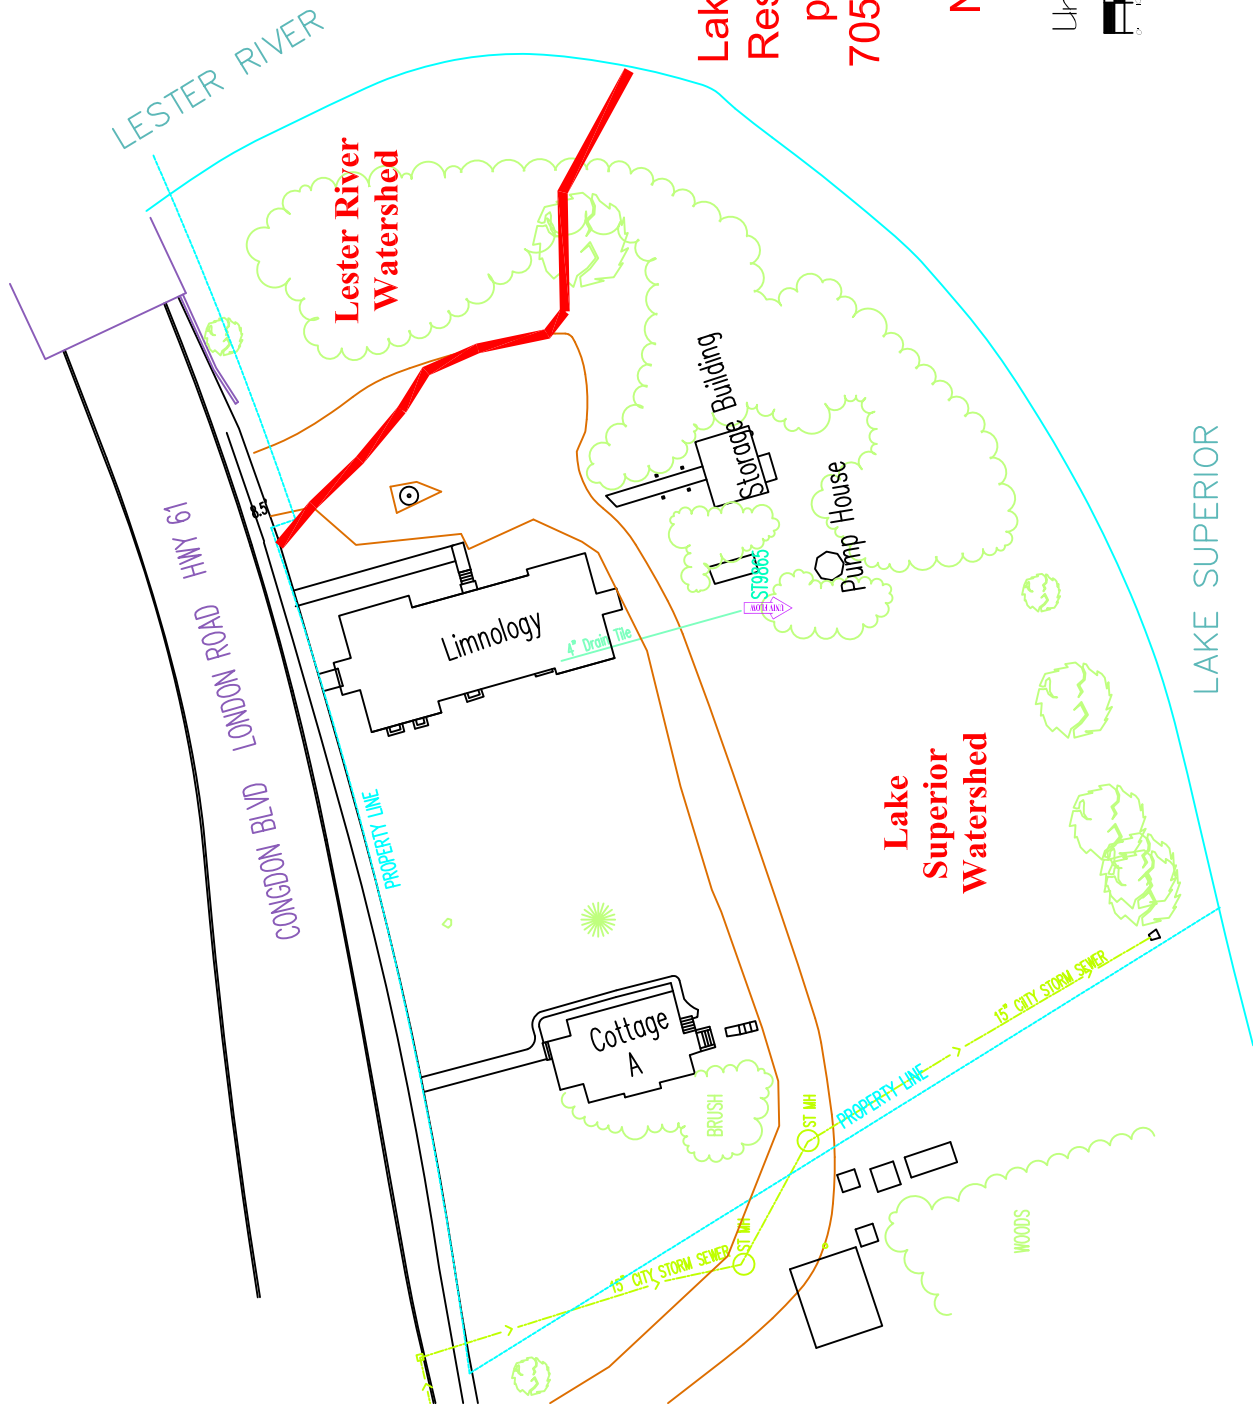

PROPERTY LINE

STORM SEWER LINE

DECIDUOUS TREE

Lake Superior is a Restricted Waters per MN Rules 7050.0180 subp. 6

No Wetlands

University of Minnesota Duluth - Linnology

Date: August 2nd, 1996  
Revised: 5/30/07  
Sheet: 1 of 1