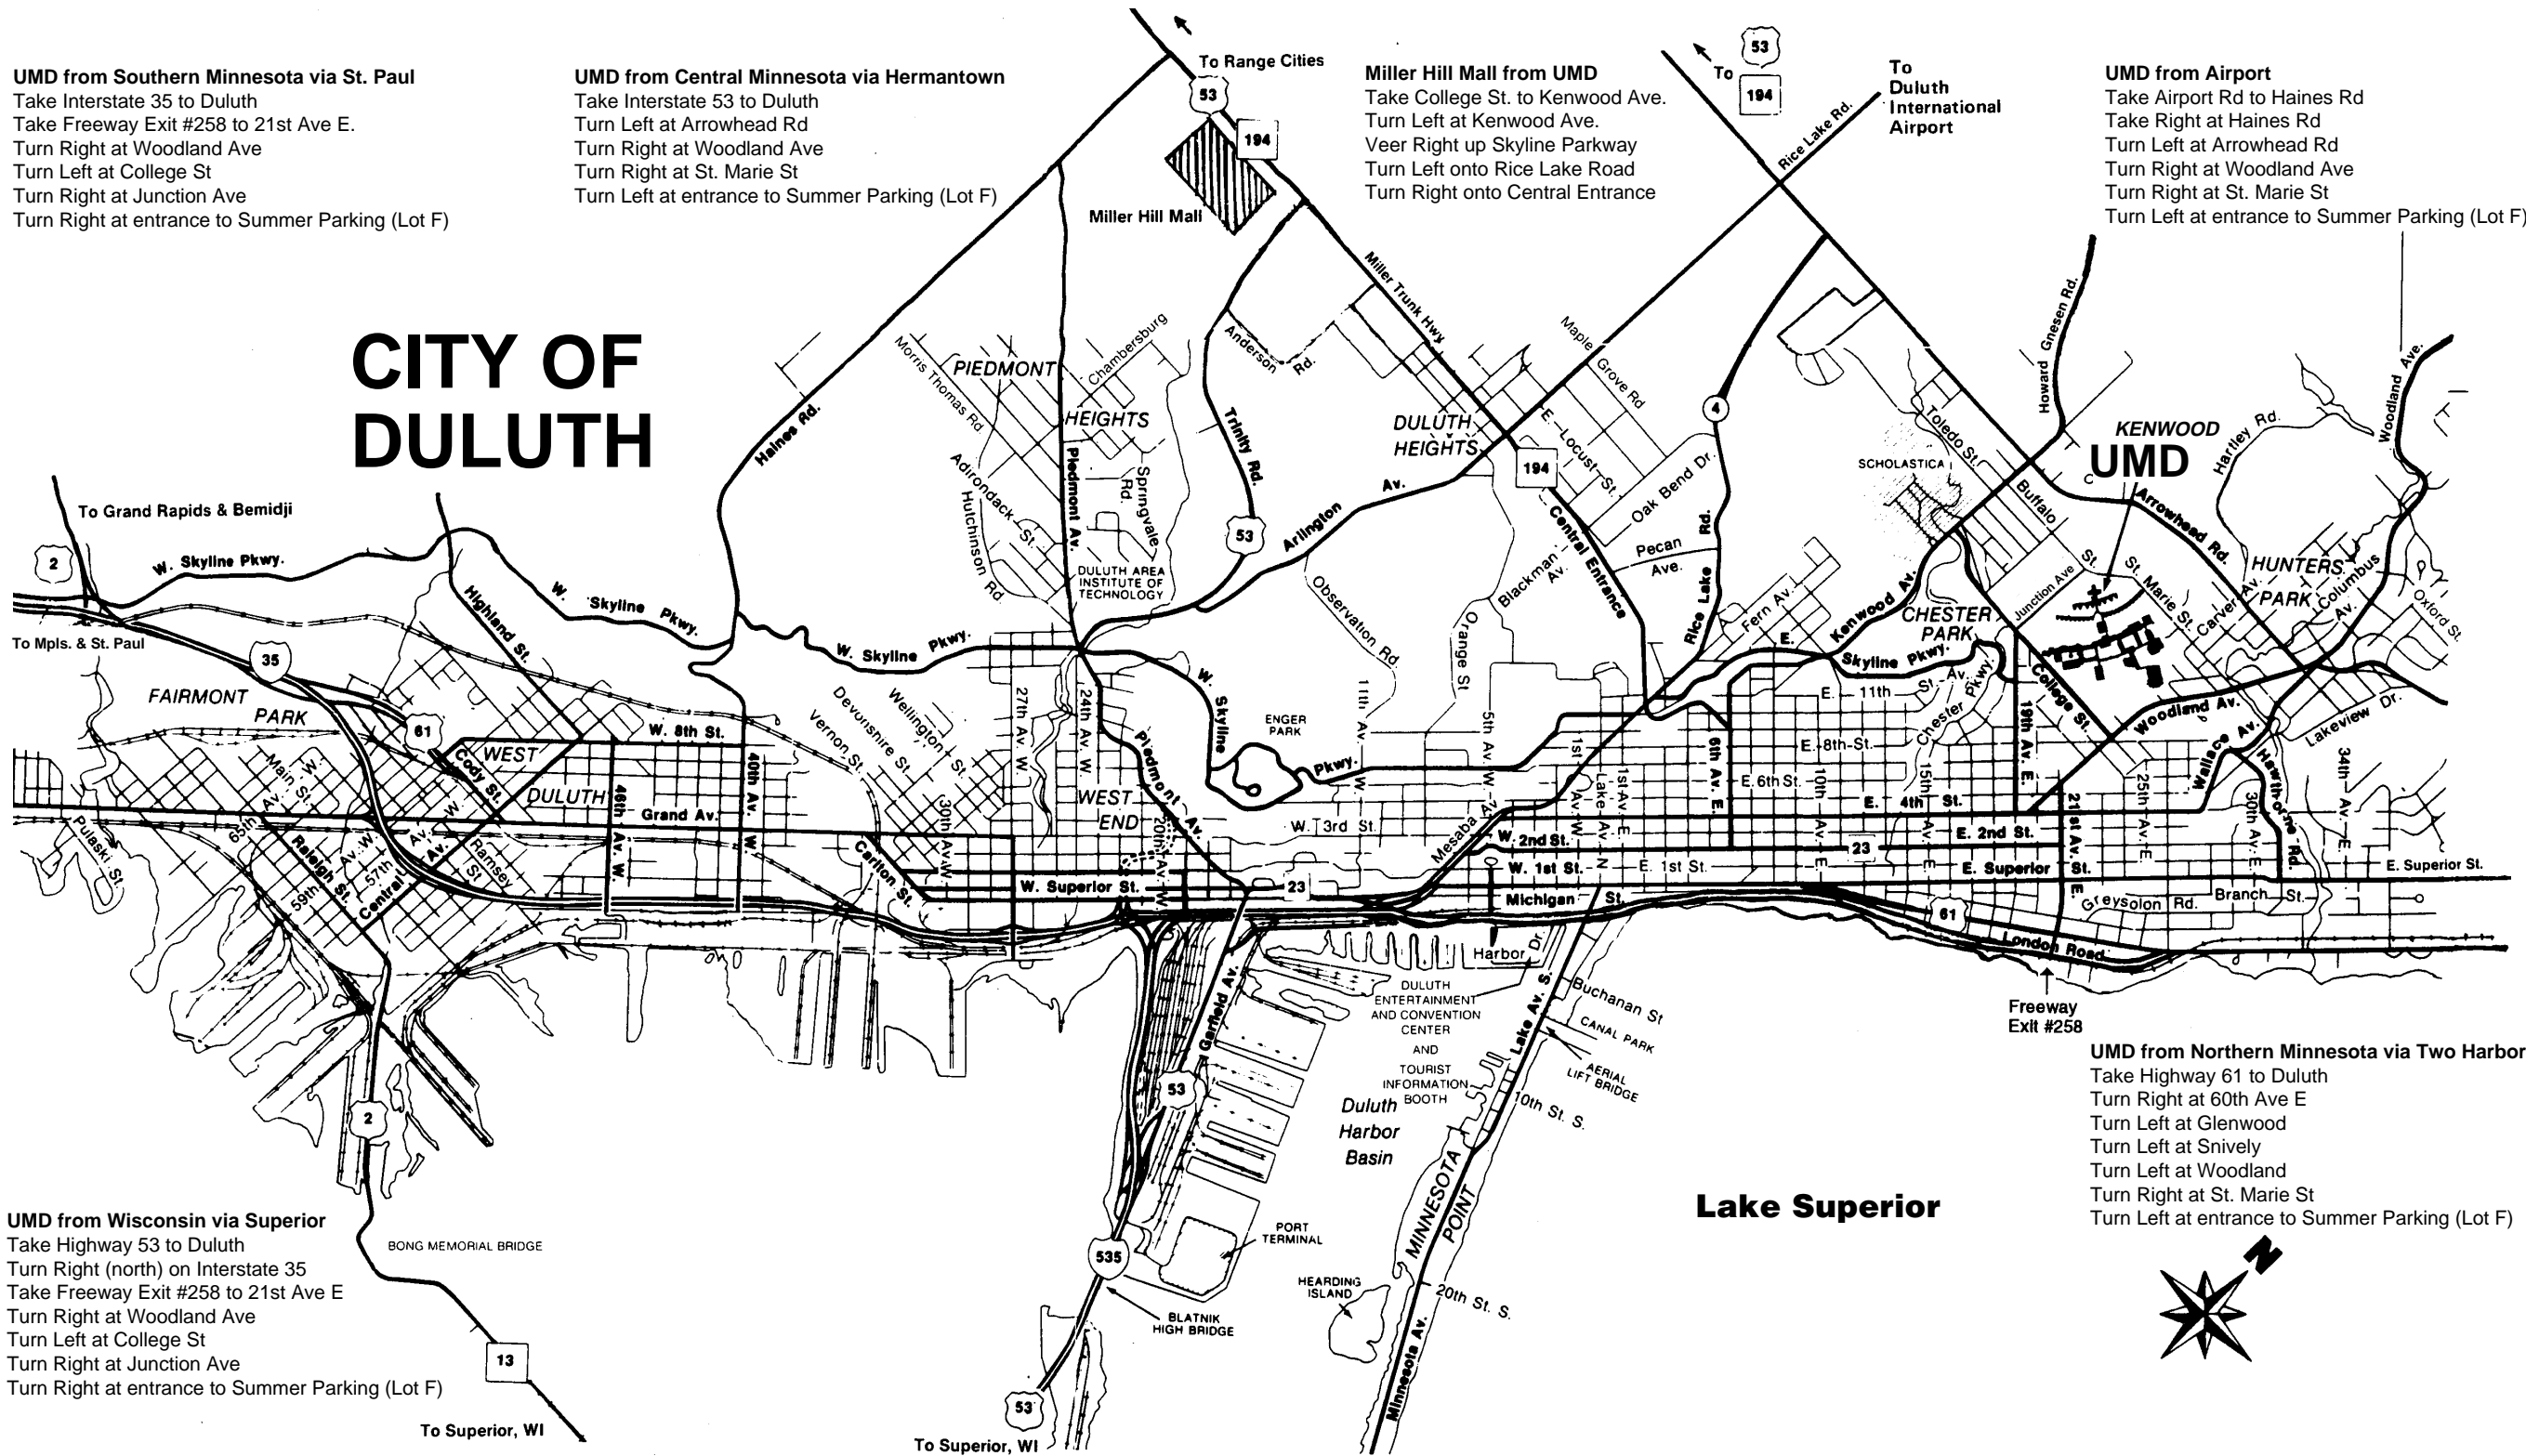

UMD from Southern Minnesota via St. Paul

Take Interstate 35 to Duluth
Take Freeway Exit #258 to 21st Ave E.
Turn Right at Woodland Ave
Turn Left at College St
Turn Right at Junction Ave
Turn Right at entrance to Summer Parking (Lot F)

UMD from Central Minnesota via Hermantown

Take Interstate 53 to Duluth
Turn Left at Arrowhead Rd
Turn Right at Woodland Ave
Turn Right at St. Marie St
Turn Left at entrance to Summer Parking (Lot F)

Miller Hill Mall from UMD

CITY OF DULUTH

UMD from Wisconsin via Superior

Take Highway 53 to Duluth
Turn Right (north) on Interstate 35
Take Freeway Exit #258 to 21st Ave E
Turn Right at Woodland Ave
Turn Left at College St
Turn Right at Junction Ave
Turn Right at entrance to Summer Parking (Lot F)

UMD from Northern Minnesota via Two Harbors

Take Highway 61 to Duluth
Turn Right at 60th Ave E
Turn Left at Glenwood
Turn Left at Snively
Turn Left at Woodland
Turn Right at St. Marie St
Turn Left at entrance to Summer Parking (Lot F)