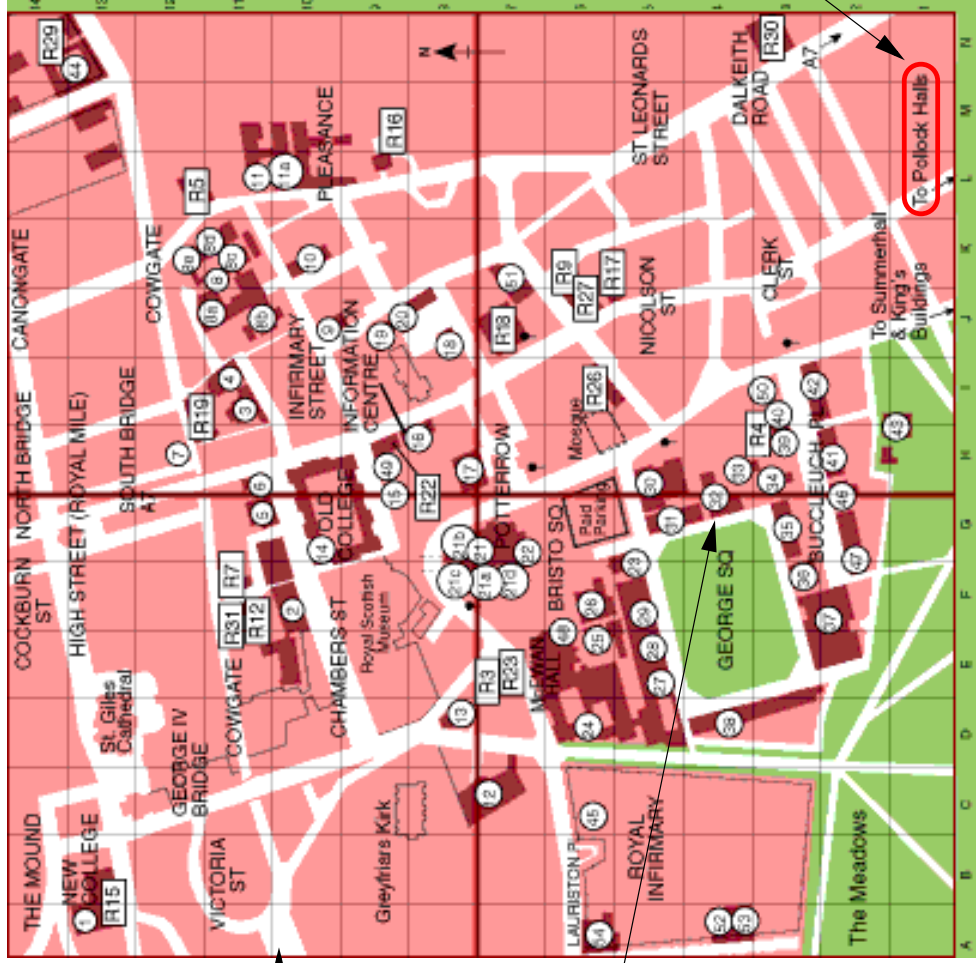

EPIGENETIC ROBOTICS 2002

University Central Area

Biddie Milligans Pub
(lunch on Sunday)

William Robertson Building
(workshop site and
lunch on Saturday)

towards Pollock Halls
(dinner on Saturday)